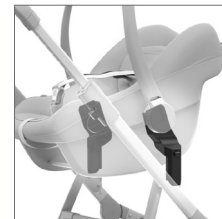

THULE SPRING CAR SEAT ADAPTER
FOR MAXI-COSI®

Thule Spring Car Seat Adapter for Maxi-Cosi®

Go from car to stroller with an adapter that lets you quickly and easily attach an infant car seat to your Thule Spring stroller.